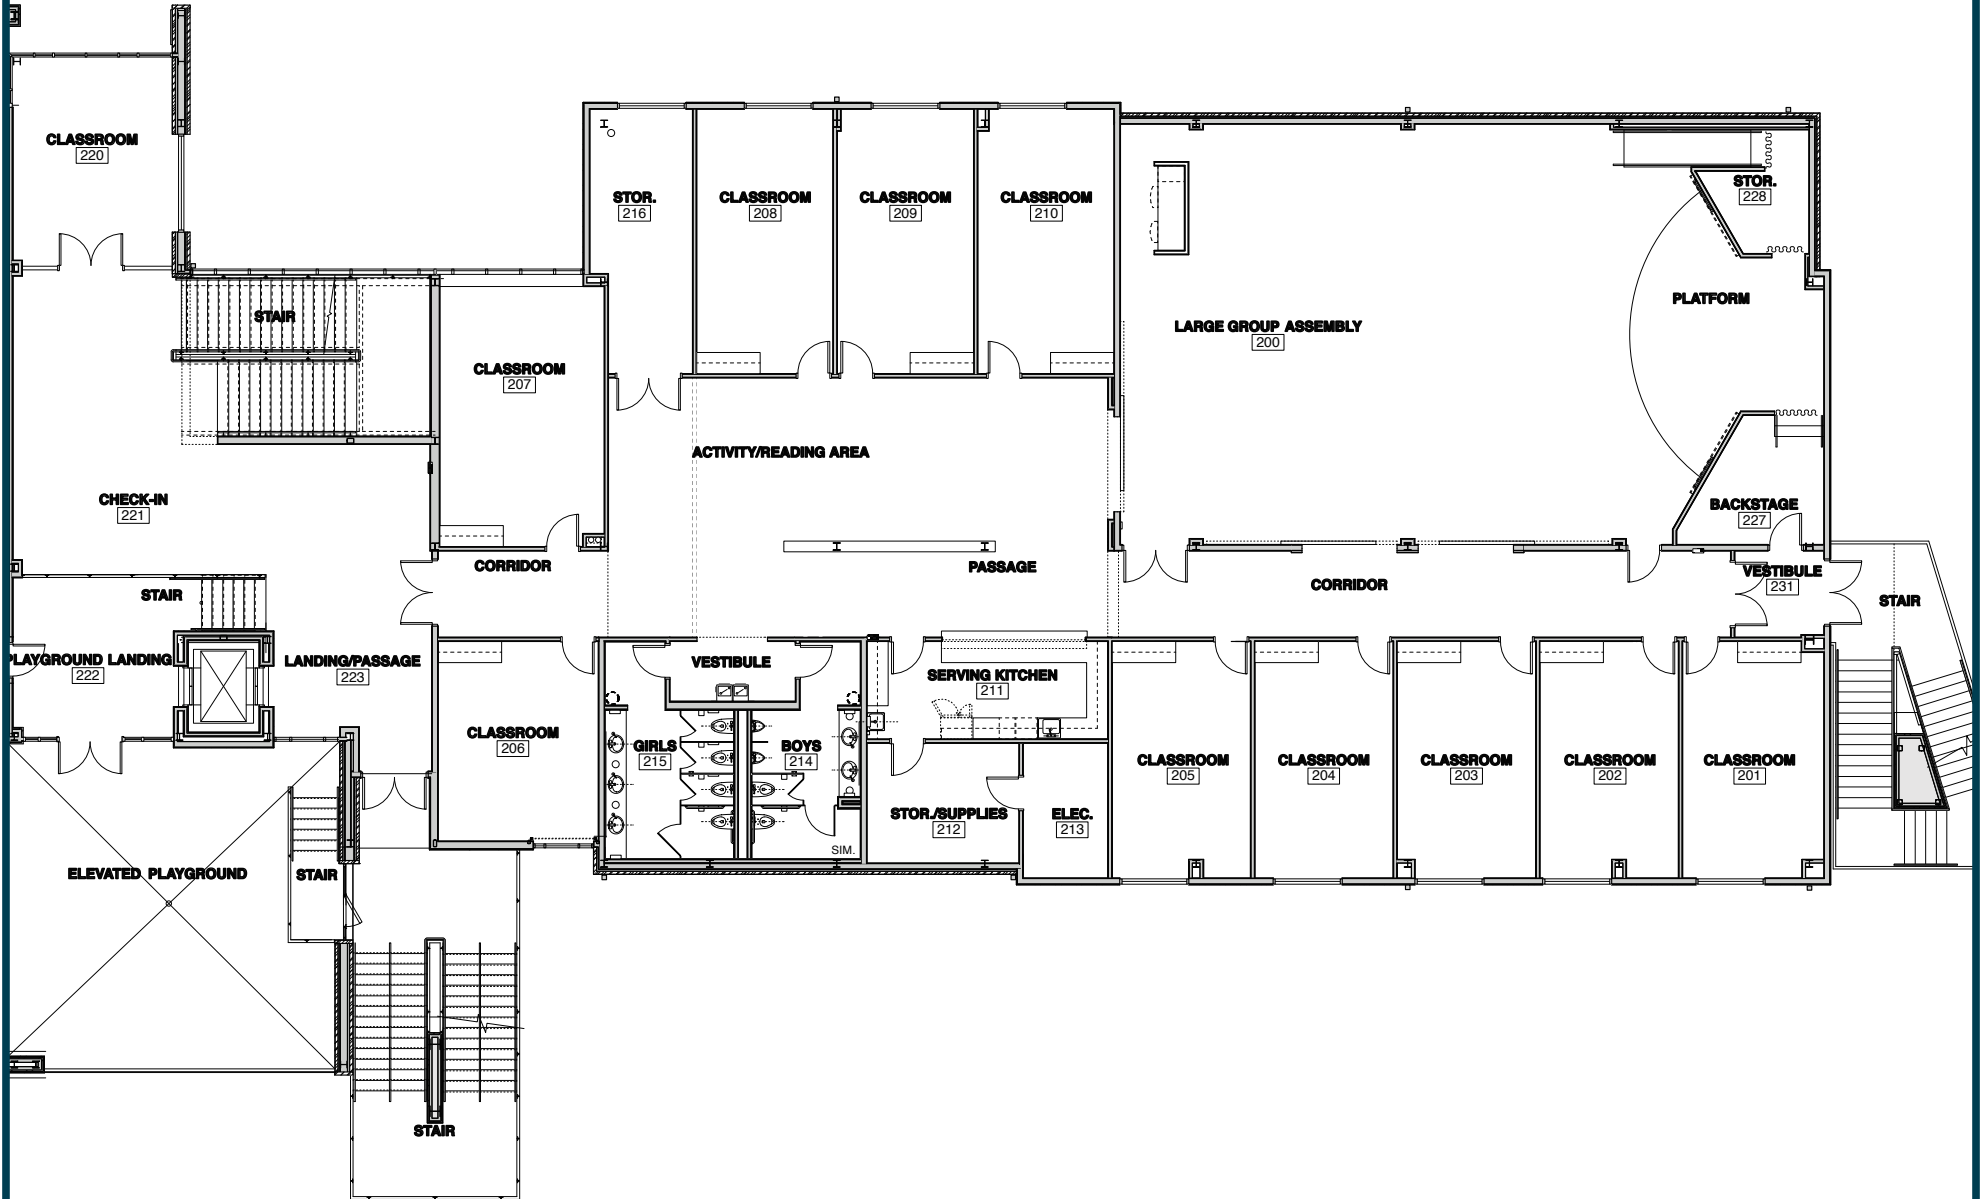

9:15 AM

- | | |
|--|---|
| <p>ADULTS</p> <ul style="list-style-type: none"> Young Couples
Education Bldg, Rm A The Word & The Way
Education Bldg, Rm B Parenting Teens
Education Bldg, Rm C Hearts of Grace (Women)
Centerpoint Bldg | <p>CHILDREN</p> <ul style="list-style-type: none"> Nursery - Pre-K
Cornerstone Bldg Grades Pre-K through 3
Live Oak Bldg, Floor 1 & 2 Grades 4-5
Cornerstone Bldg, 3rd Floor <p>YOUTH • 6-8 Grade RISE
Live Oak Bldg, 3rd Floor</p> |
|--|---|

EVENING

- ADULTS**
- Forefront**
Singles 20's & 30's
6pm, WC Lobby

11 AM

- | | |
|---|---|
| <p>ADULTS</p> <ul style="list-style-type: none"> New Parents
Education Bldg, Rm A Young Families
Education Bldg, Rm B <p>YOUTH • 9-12 Grade REACH
Cornerstone Bldg, 3rd floor</p> | <p>CHILDREN</p> <ul style="list-style-type: none"> Nursery - Pre-K
Cornerstone Bldg Grades Pre-K through 3
Live Oak Bldg, Floor 1 & 2 Grades 4-5
Cornerstone Bldg, 3rd Floor |
|---|---|

WORSHIP CENTER

LIVE OAK - 1ST

LIVE OAK - 2ND

LIVE OAK - 3RD