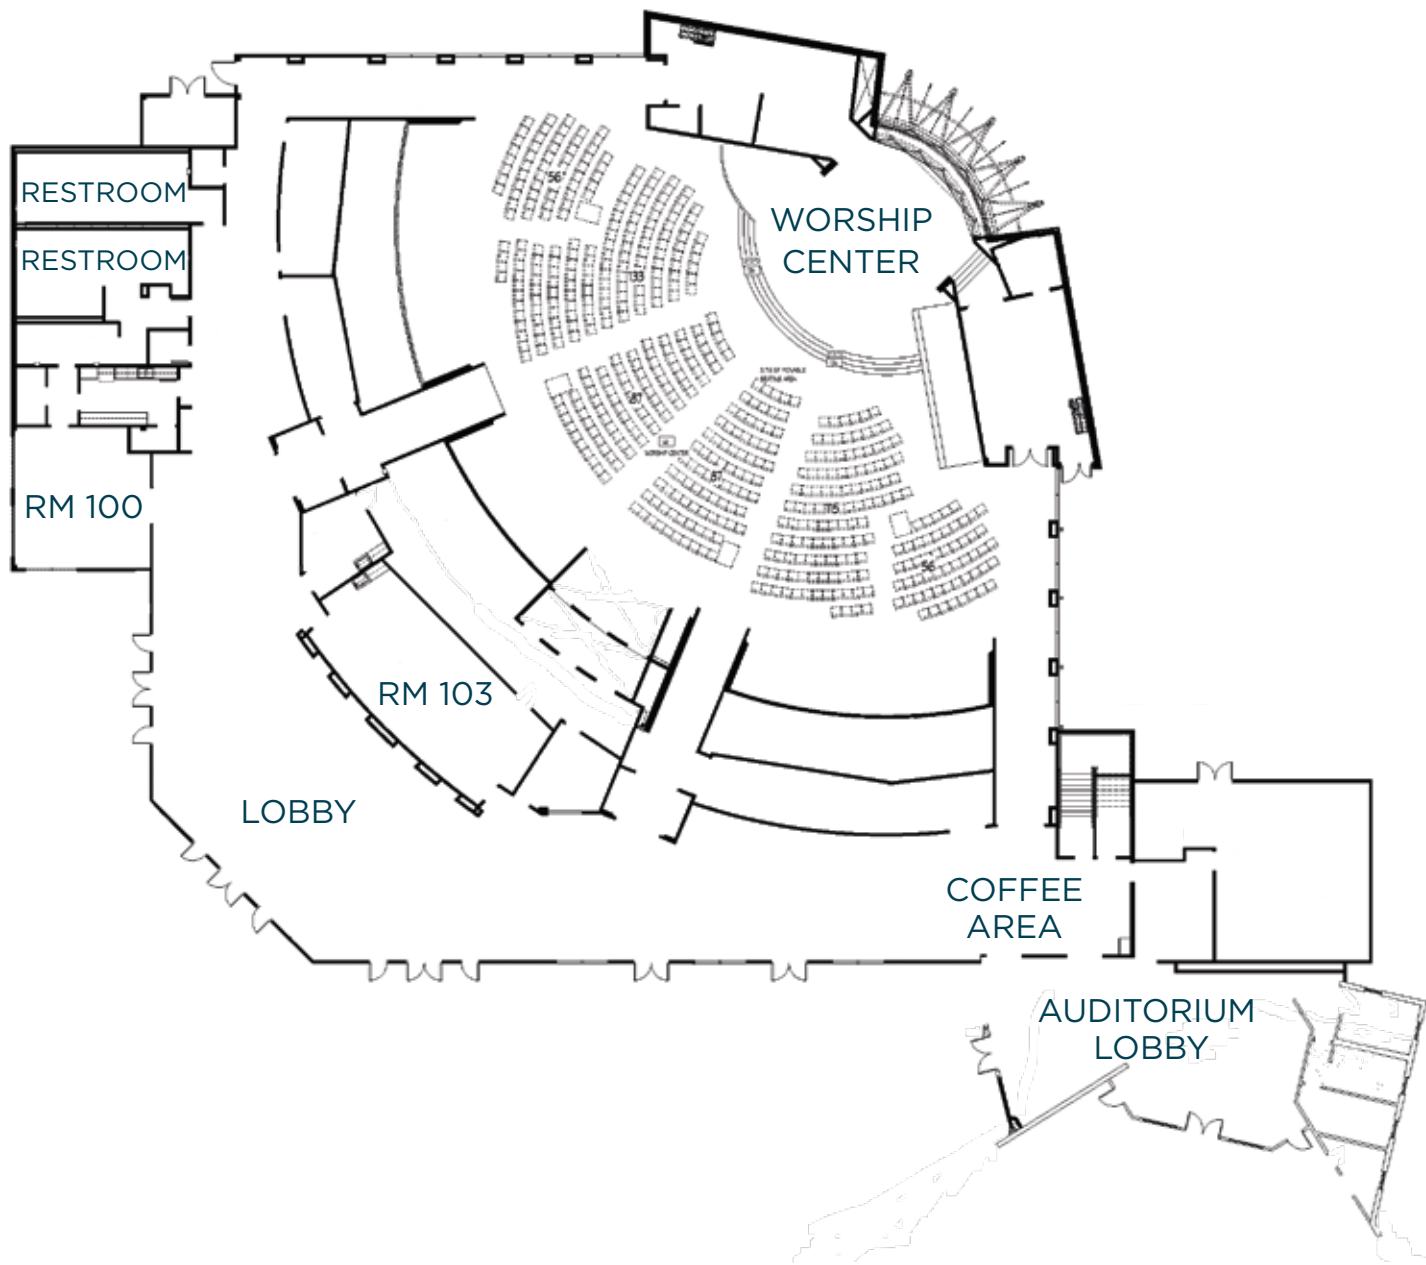

DIRECTORY

- A** **Worship Center**
- B** **Auditorium**
Discipleship Classes
- C** **Education Bldg**
Discipleship Communities
- D** **Live Oak Bldg**
Grace Kids, Pre-K - Grade 3
Youth (6-12), 3rd Floor
- E** **Cornerstone Bldg**
Grace Kids, Nursery - Pre-K
Grades 4 & 5, 3rd Floor
- F** **Centerpoint Bldg**
Discipleship Classes
Discipleship Communities
- G** **Grace360 Bldg**
Offices & Meeting Rooms
(Across Jollyville)

9:15 AM

- | | |
|--|---|
| <p>ADULTS</p> <ul style="list-style-type: none"> Young Couples
Education Bldg, Rm A The Word & The Way
Education Bldg, Rm B Parenting Teens
Education Bldg, Rm C Hearts of Grace (Women)
Centerpoint Bldg | <p>CHILDREN</p> <ul style="list-style-type: none"> Nursery - Pre-K
Cornerstone Bldg Grades Pre-K through 3
Live Oak Bldg, Floor 1 & 2 Grades 4-5
Cornerstone Bldg, 3rd Floor <p>YOUTH • 6-8 Grade RISE
Live Oak Bldg, 3rd Floor</p> |
|--|---|

EVENING

- ADULTS**
- Forefront**
Singles 20's & 30's
6pm, WC Lobby

11 AM

- | | |
|---|---|
| <p>ADULTS</p> <ul style="list-style-type: none"> New Parents
Education Bldg, Rm A Young Families
Education Bldg, Rm B <p>YOUTH • 9-12 Grade REACH
Cornerstone Bldg, 3rd floor</p> | <p>CHILDREN</p> <ul style="list-style-type: none"> Nursery - Pre-K
Cornerstone Bldg Grades Pre-K through 3
Live Oak Bldg, Floor 1 & 2 Grades 4-5
Cornerstone Bldg, 3rd Floor |
|---|---|

WORSHIP CENTER

LIVE OAK - 1ST

LIVE OAK - 2ND

LIVE OAK - 3RD