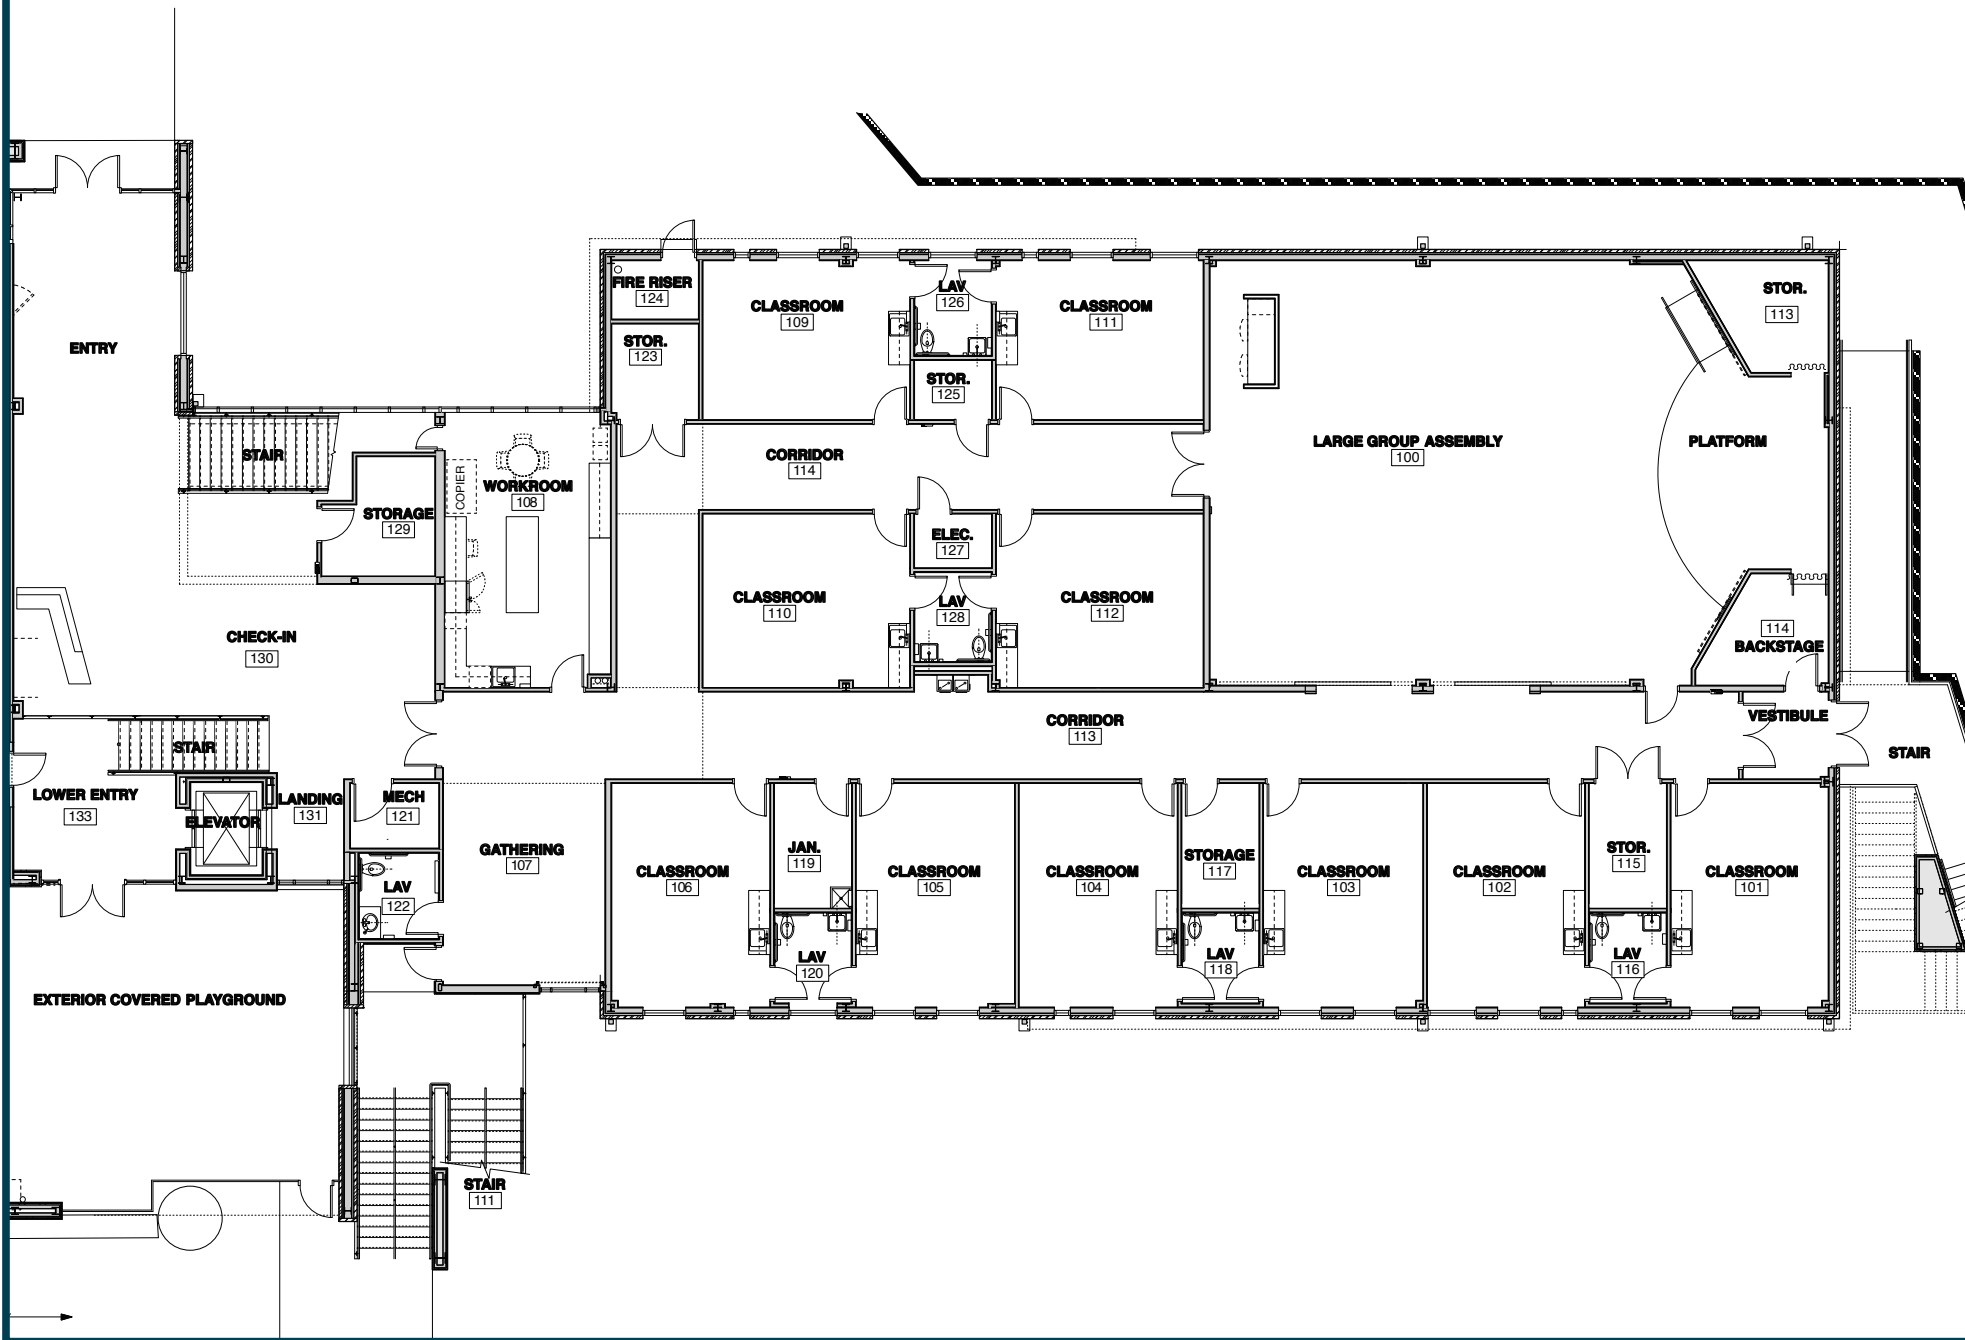

9:15 AM

- | | |
|--|---|
| <p>ADULTS</p> <ul style="list-style-type: none"> Young Couples
Education Bldg, Rm A The Word & The Way
Education Bldg, Rm B Parenting Teens
Education Bldg, Rm C Hearts of Grace (Women)
Centerpoint Bldg | <p>CHILDREN</p> <ul style="list-style-type: none"> Nursery - Pre-K
Cornerstone Bldg Grades Pre-K through 3
Live Oak Bldg, Floor 1 & 2 Grades 4-5
Cornerstone Bldg, 3rd Floor <p>YOUTH • 6-8 Grade RISE
Live Oak Bldg, 3rd Floor</p> |
|--|---|

EVENING

- ADULTS**
- Forefront**
Singles 20's & 30's
6pm, WC Lobby

11 AM

- | | |
|---|---|
| <p>ADULTS</p> <ul style="list-style-type: none"> New Parents
Education Bldg, Rm A Young Families
Education Bldg, Rm B <p>YOUTH • 9-12 Grade REACH
Cornerstone Bldg, 3rd floor</p> | <p>CHILDREN</p> <ul style="list-style-type: none"> Nursery - Pre-K
Cornerstone Bldg Grades Pre-K through 3
Live Oak Bldg, Floor 1 & 2 Grades 4-5
Cornerstone Bldg, 3rd Floor |
|---|---|

WORSHIP CENTER

LIVE OAK - 1ST

LIVE OAK - 2ND

LIVE OAK - 3RD